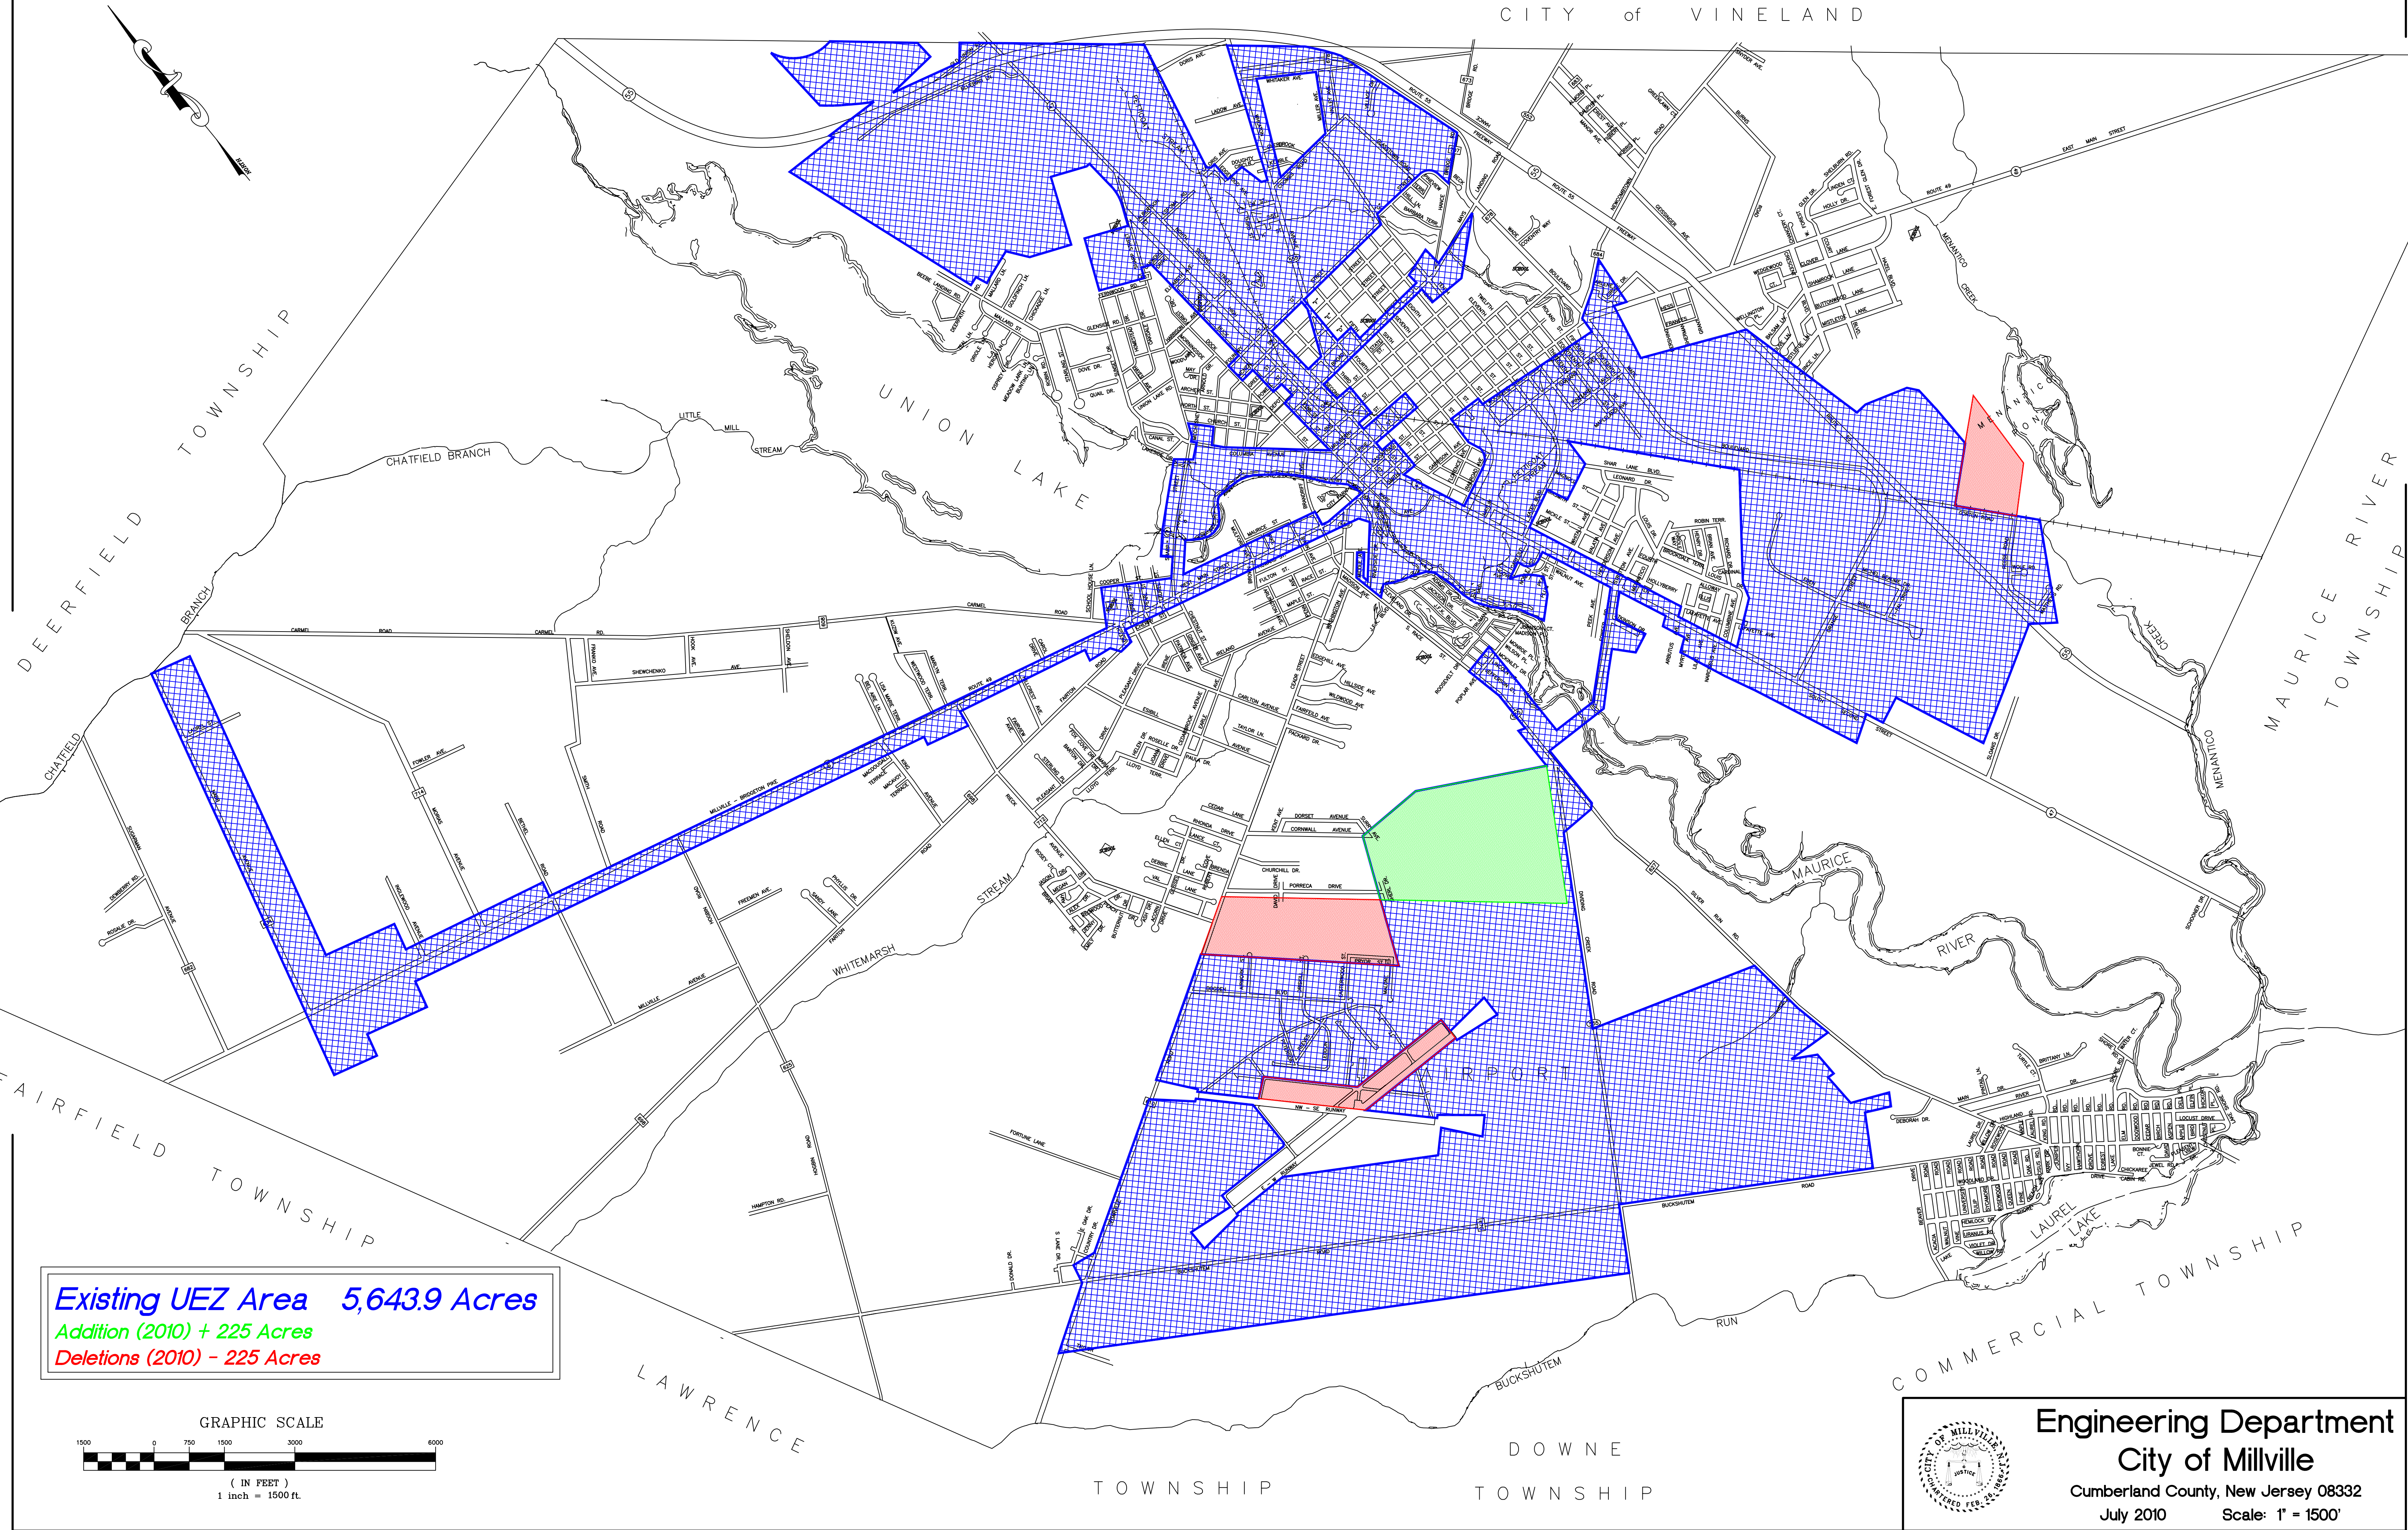

CITY OF MILLVILLE UEZ MAP 2010

CITY of VINELAND

Existing UEZ Area 5,643.9 Acres
Addition (2010) + 225 Acres
Deletions (2010) - 225 Acres

 **Engineering Department**
City of Millville
Cumberland County, New Jersey 08332
July 2010 Scale: 1" = 1500'